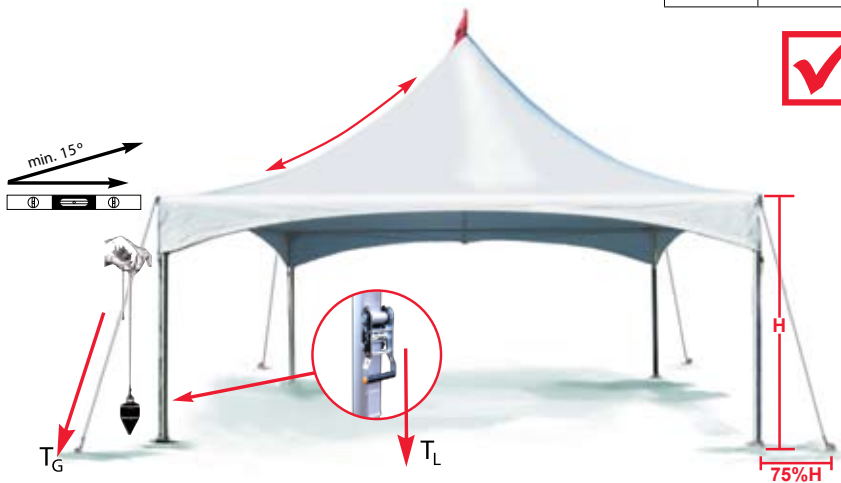

Part #	DESCRIPTION	PAGE
70.63.104	MQ ASSEMBLY	10 of 12

Part #	DESCRIPTION	PAGE
70.63.104	MQ ASSEMBLY	11 of 12

Tent Area		Pretension Required	
M ²	FT ²	TG	TL
9	100	N/A	150 LBF
10 – 24	140 – 260	150	150
25 – 36	269 – 400	150	200
37 – 30	600 – 900	200	200
80 – 100	950 – 1100	400	200