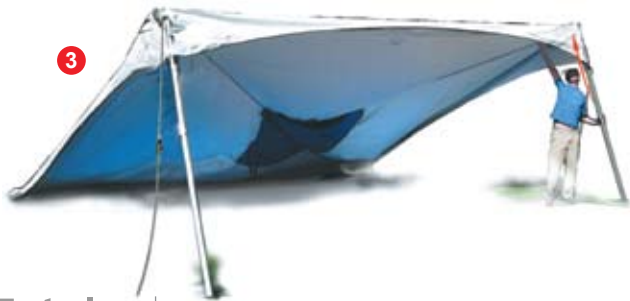

Rope Ratchet	2" Load Binder
Smaller than MQ20	•	
MQ20 & Larger		•